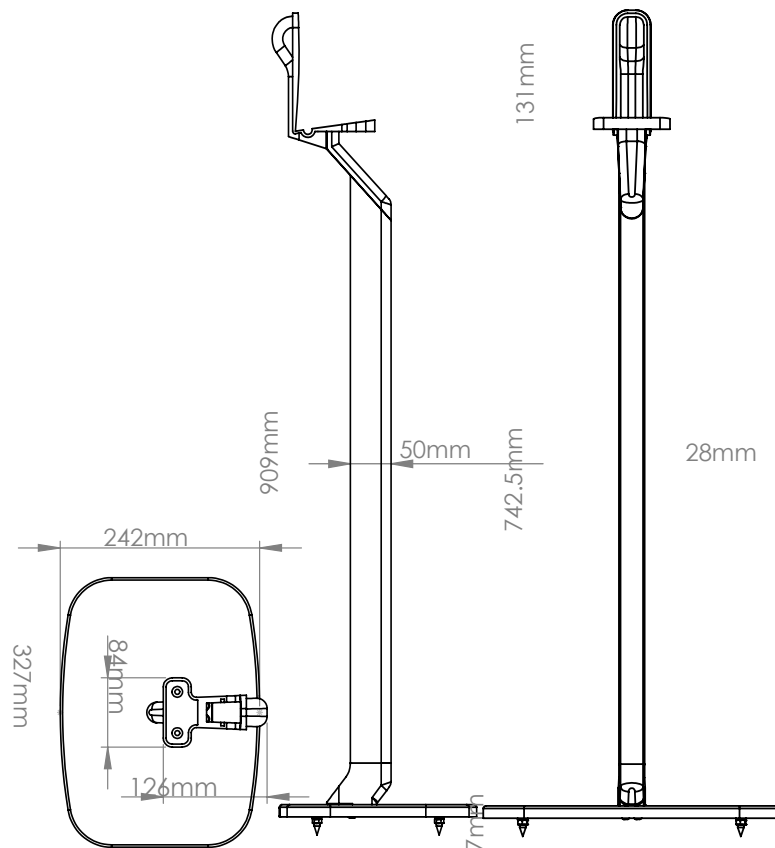

Premium Floor Stand for Sonos Era 300

The ultimate premium accessory for the Sonos Era 300. Modern, elegant design crafted from high quality aluminium and steel, position the Sonos Era 300 at the optimum listening height

- The ultimate premium accessory for the Sonos Era 300.
- Positions the speaker at the ideal height for seated listening
- Modern, elegant design crafted from high quality aluminium and steel
- Fully Enclosed smart cable management to keep cables hidden
- Built-in power extension cord, just connect and go.
- Includes adjustable carpet spikes and sound isolating feet
- Quick and easy assembly
- Available in white and black

	White	Black		
Product Code	FLXE300PFS1011	FLXE300PFS1021		
UPC Number	5057964003115	5057964003122		
Product Specifications	Height	Width	Depth	Weight
Product Size (mm)	909mm	327mm	242mm	4.2KG
Carton Dimensions (mm)	770.6mm	252mm	92mm	4.7KG
Carton Contents	1 x floor stand 1 x instructions 1 x fixings 1 x cable			
Country of Manufacture	China	Outer Carton Quantity	2	